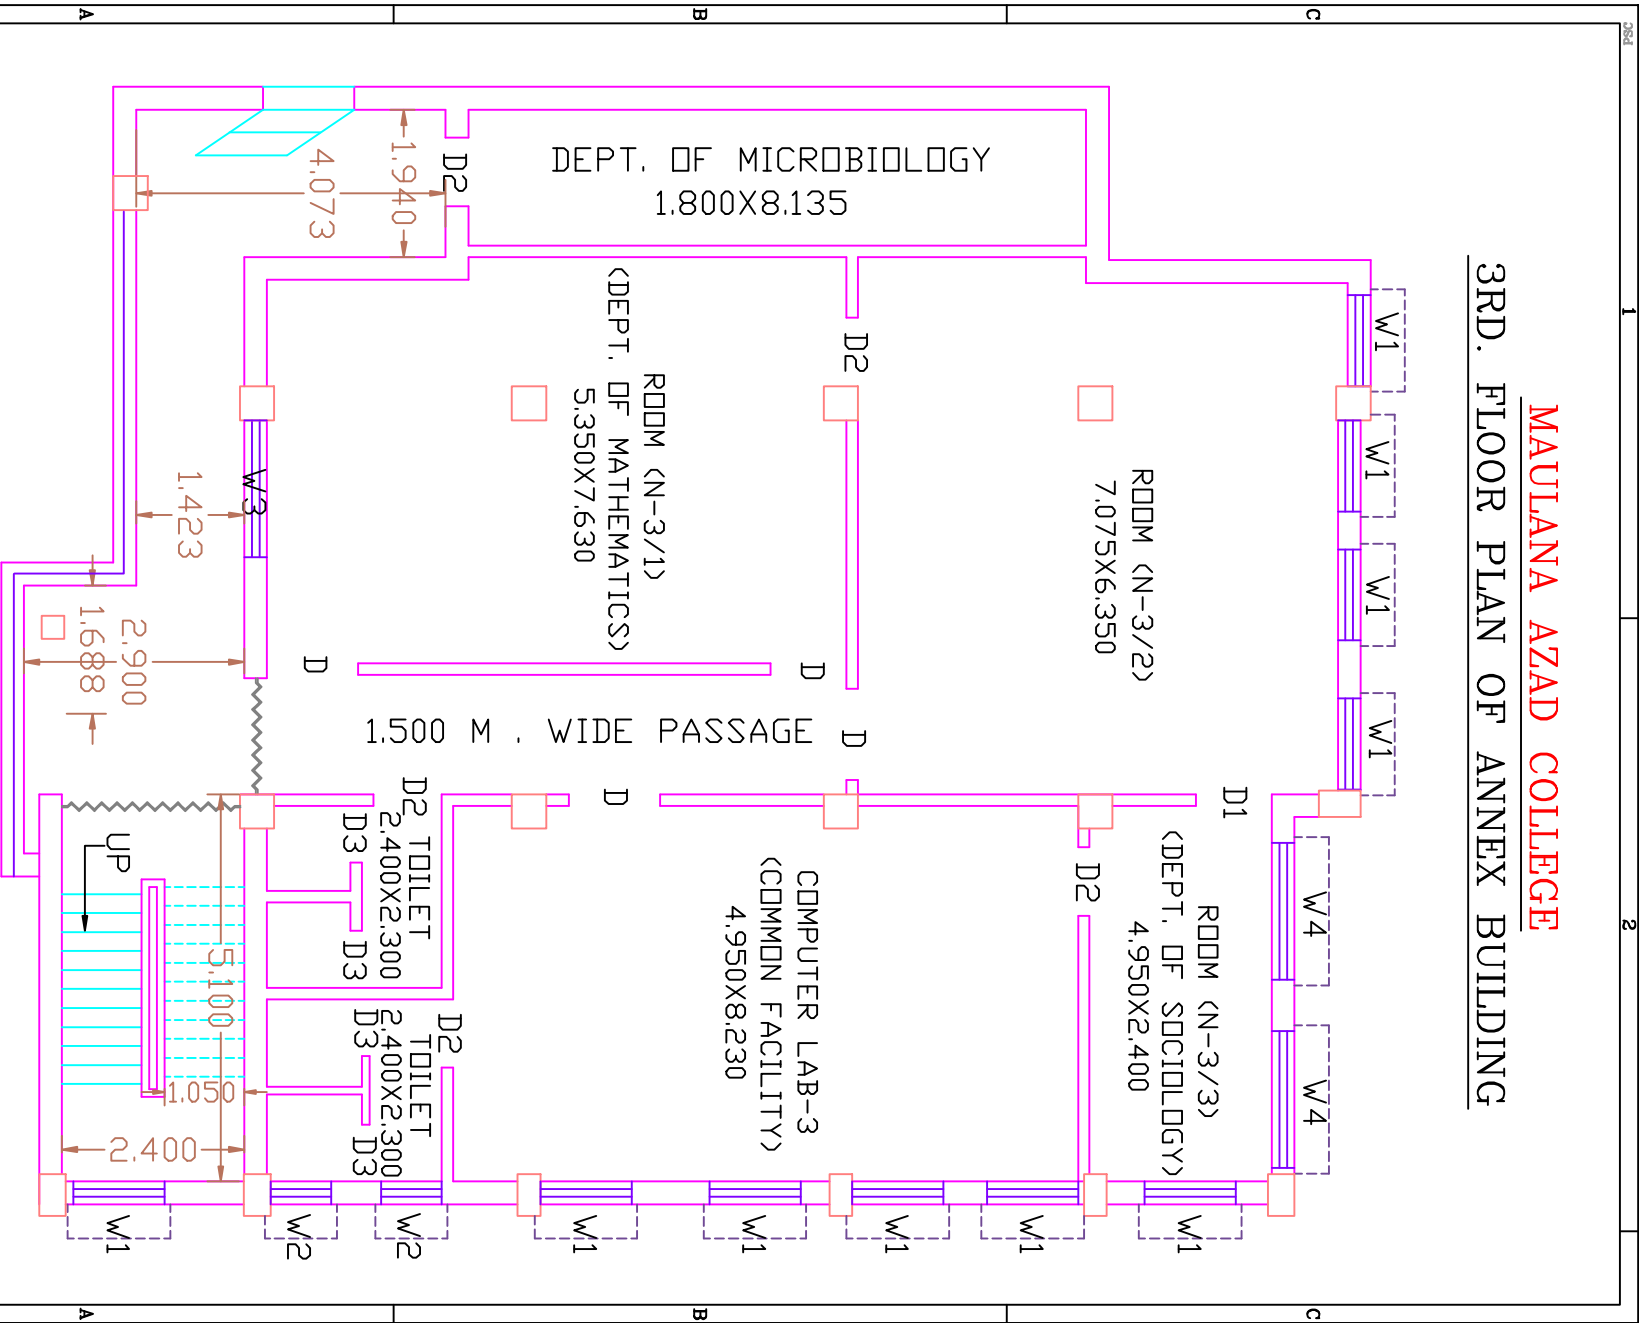

MAULANA AZAD COLLEGE
3RD. FLOOR PLAN OF ANNEX BUILDING

3RD. FLOOR PLAN

AREA - 240.264 SQM./FLDOR HEIGHT - 3.100 M.